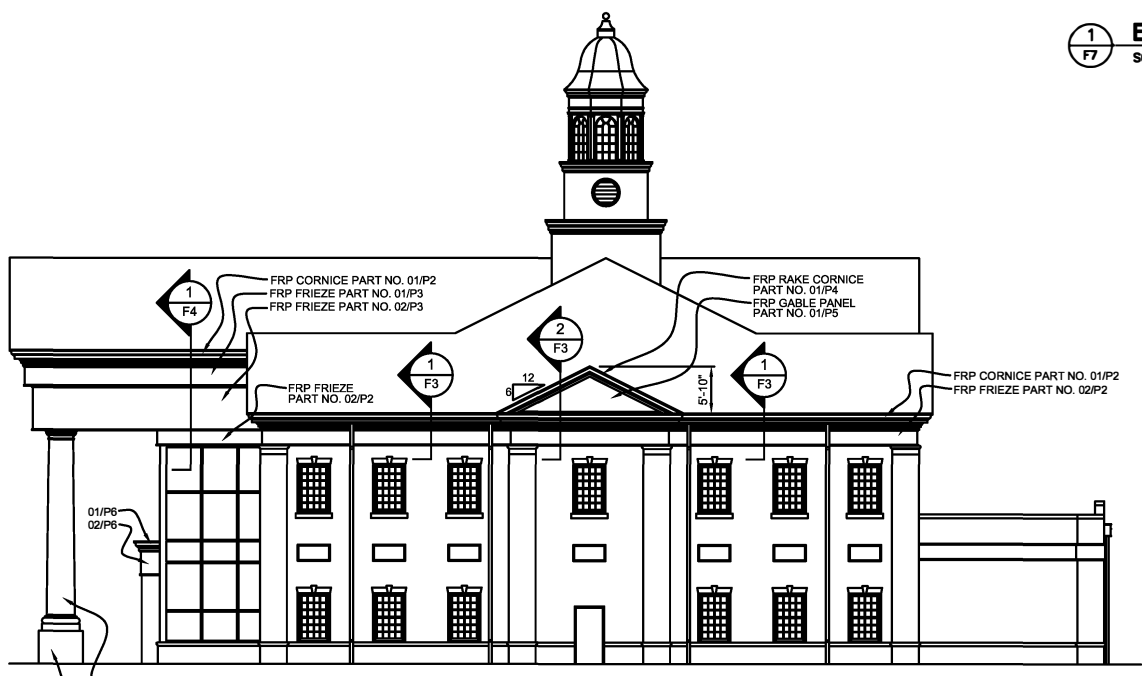

DRAWN BY:
R. ELLSWORTH
 CHECKED BY:
 DATE:
 02.18.2013
 SCALE:
 3/32"=1'-0"
 SHEET NO.
 PADUCAH7.DWG

F7

1 EXTERIOR ELEVATION - SOUTH
 SCALE: 3/32"=1'-0"

2 EXTERIOR ELEVATION - EAST
 SCALE: 3/32"=1'-0"

3 EXTERIOR ELEVATION - WEST
 SCALE: 3/32"=1'-0"

4 EXTERIOR ELEVATION - NORTH
 SCALE: 3/32"=1'-0"