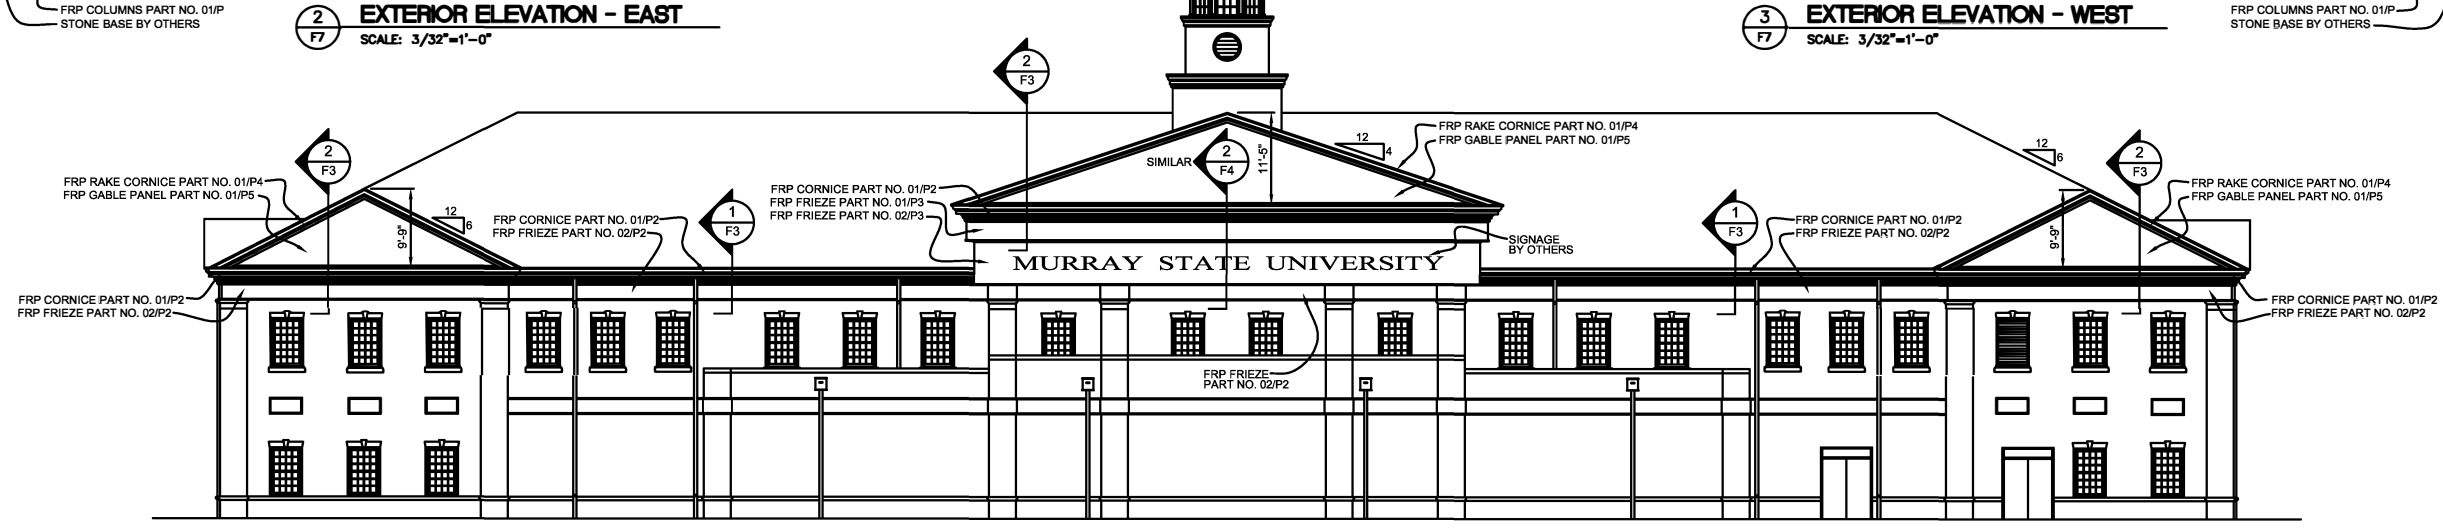

DRAWN BY:
R. ELLSWORTH
 CHECKED BY:
 DATE:
 02.18.2013
 SCALE:
 3/32"=1'-0"
 SHEET NO.
 PADUCAH7.DWG

F7

1 EXTERIOR ELEVATION - SOUTH
 SCALE: 3/32"=1'-0"

2 EXTERIOR ELEVATION - EAST
 SCALE: 3/32"=1'-0"

3 EXTERIOR ELEVATION - WEST
 SCALE: 3/32"=1'-0"

4 EXTERIOR ELEVATION - NORTH
 SCALE: 3/32"=1'-0"