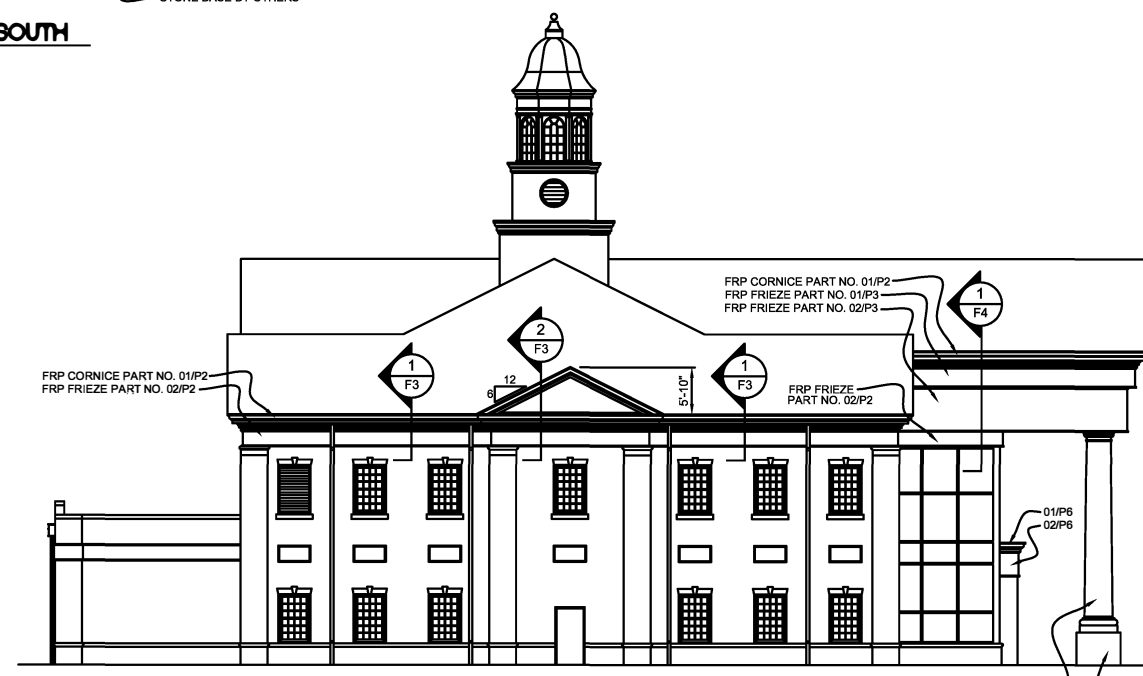

DRAWN BY:
R. ELLSWORTH
 CHECKED BY:
 DATE:
 02.18.2013
 SCALE:
 3/32"=1'-0"
 SHEET NO.
 PADUCAH7.DWG

F7

1 EXTERIOR ELEVATION - SOUTH
 SCALE: 3/32"=1'-0"

2 EXTERIOR ELEVATION - EAST
 SCALE: 3/32"=1'-0"

3 EXTERIOR ELEVATION - WEST
 SCALE: 3/32"=1'-0"

4 EXTERIOR ELEVATION - NORTH
 SCALE: 3/32"=1'-0"