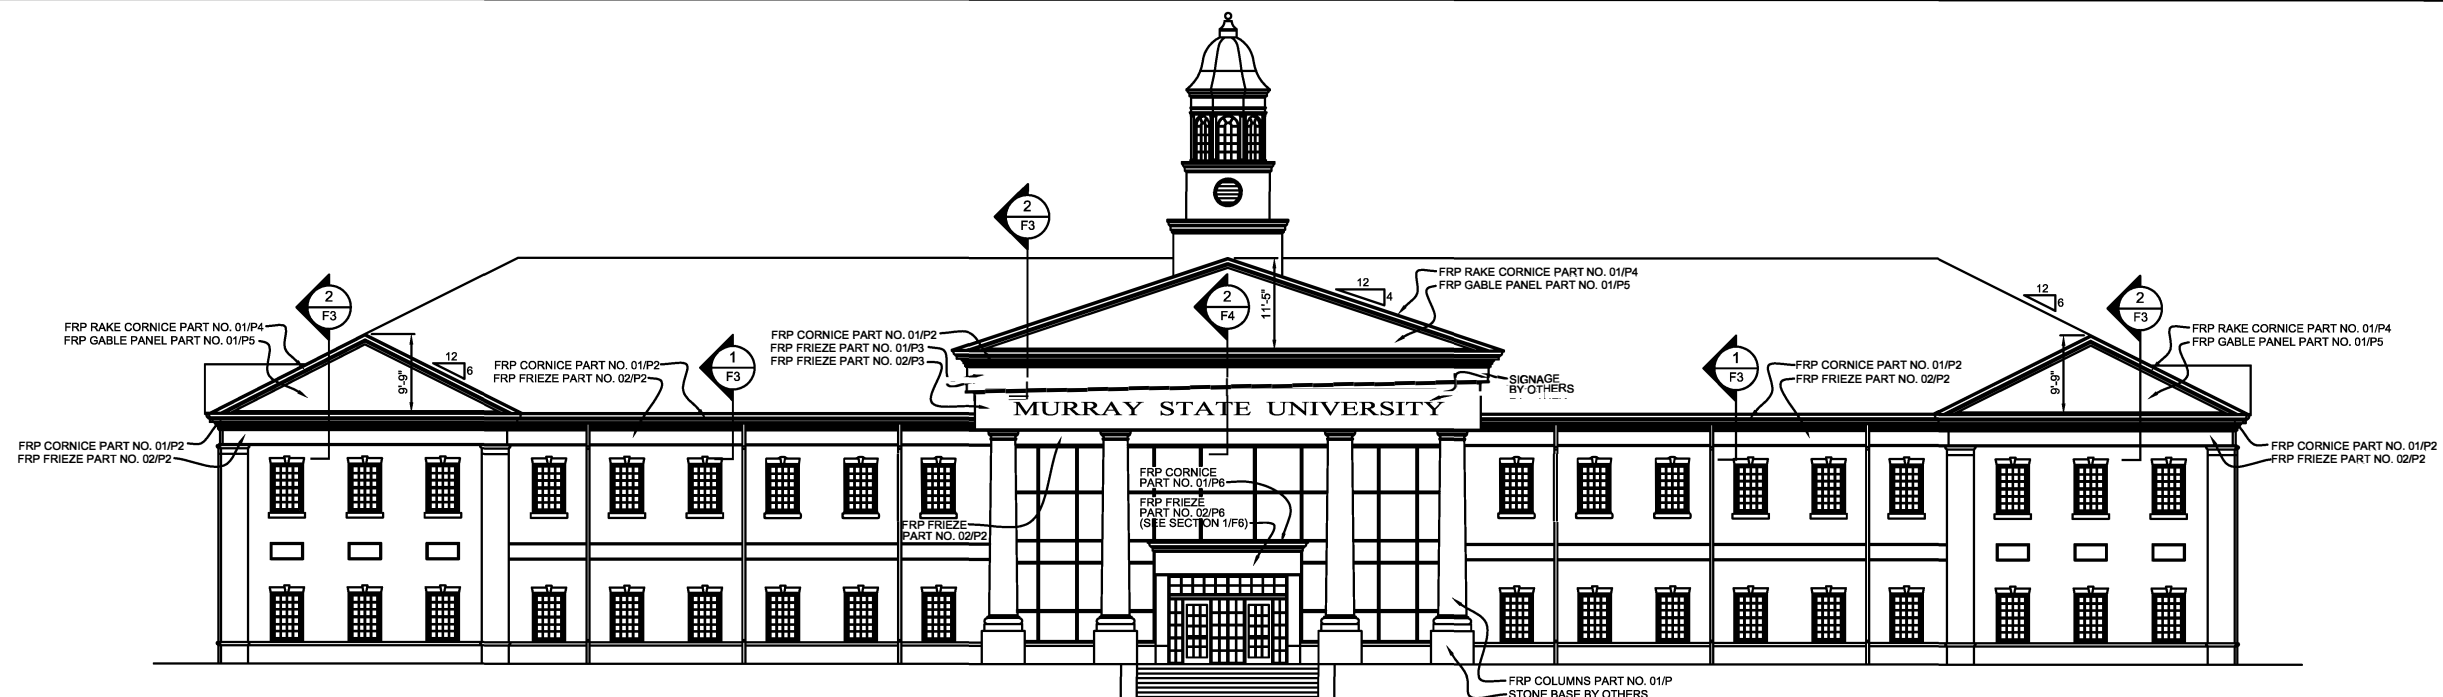

DRAWN BY:
R. ELLSWORTH
 CHECKED BY:
 DATE:
 02.18.2013
 SCALE:
 3/32"=1'-0"
 SHEET NO.
 PADUCAH7.DWG

F7

1 EXTERIOR ELEVATION - SOUTH
 SCALE: 3/32"=1'-0"

2 EXTERIOR ELEVATION - EAST
 SCALE: 3/32"=1'-0"

3 EXTERIOR ELEVATION - WEST
 SCALE: 3/32"=1'-0"

4 EXTERIOR ELEVATION - NORTH
 SCALE: 3/32"=1'-0"