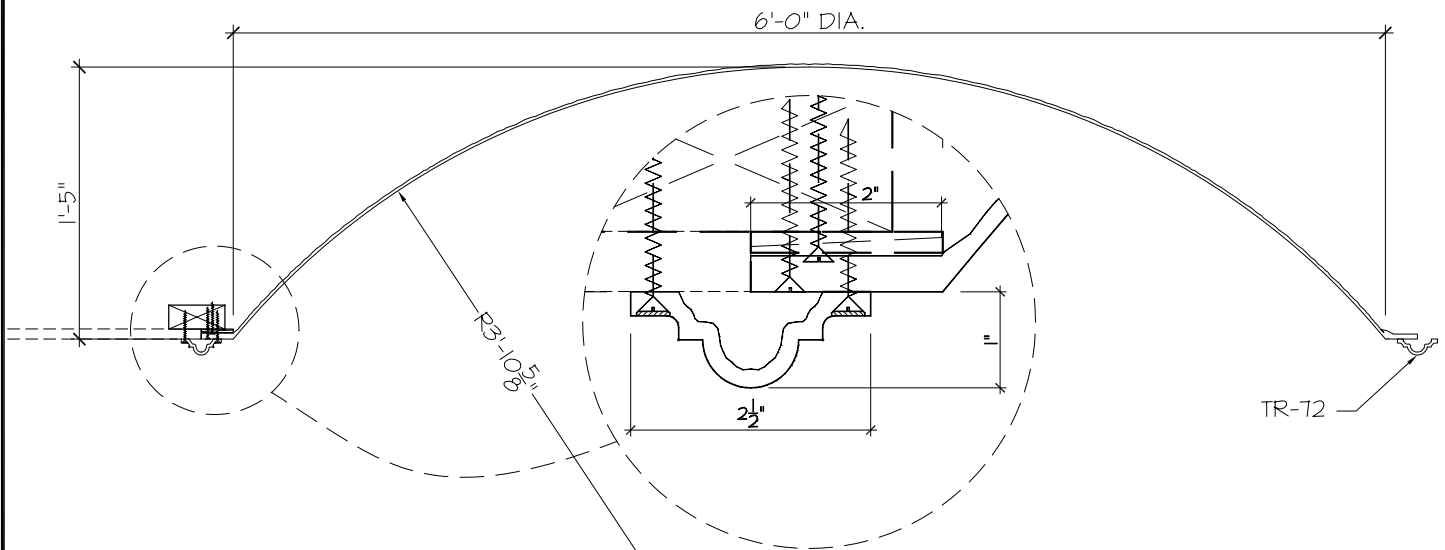

**1A**

**REFLECTED PLAN VIEW**

SCALE : 1/2" = 1'-0"

**1B**

**DETAIL SECTION**

SCALE : 1" = 1'-0"

**FIRST CLASS  
BUILDING  
PRODUCTS**

3600 DALLAS HWY  
SUITE #230-387  
MARIETTA, GA 30064  
Phone 770.514.8141  
Fax 770.514.0731

PROJECT:		FIRST CLASS
		BUILDING PRODUCTS
JOB NO:		
TITLE:		GFRP DOME
TITLE:		6'-0" DIAMETER
SCALE:	AS SHOWN	DRAWN BY: --

SHEET NO.	<b>D7217-T</b>
PAGE	
	OF